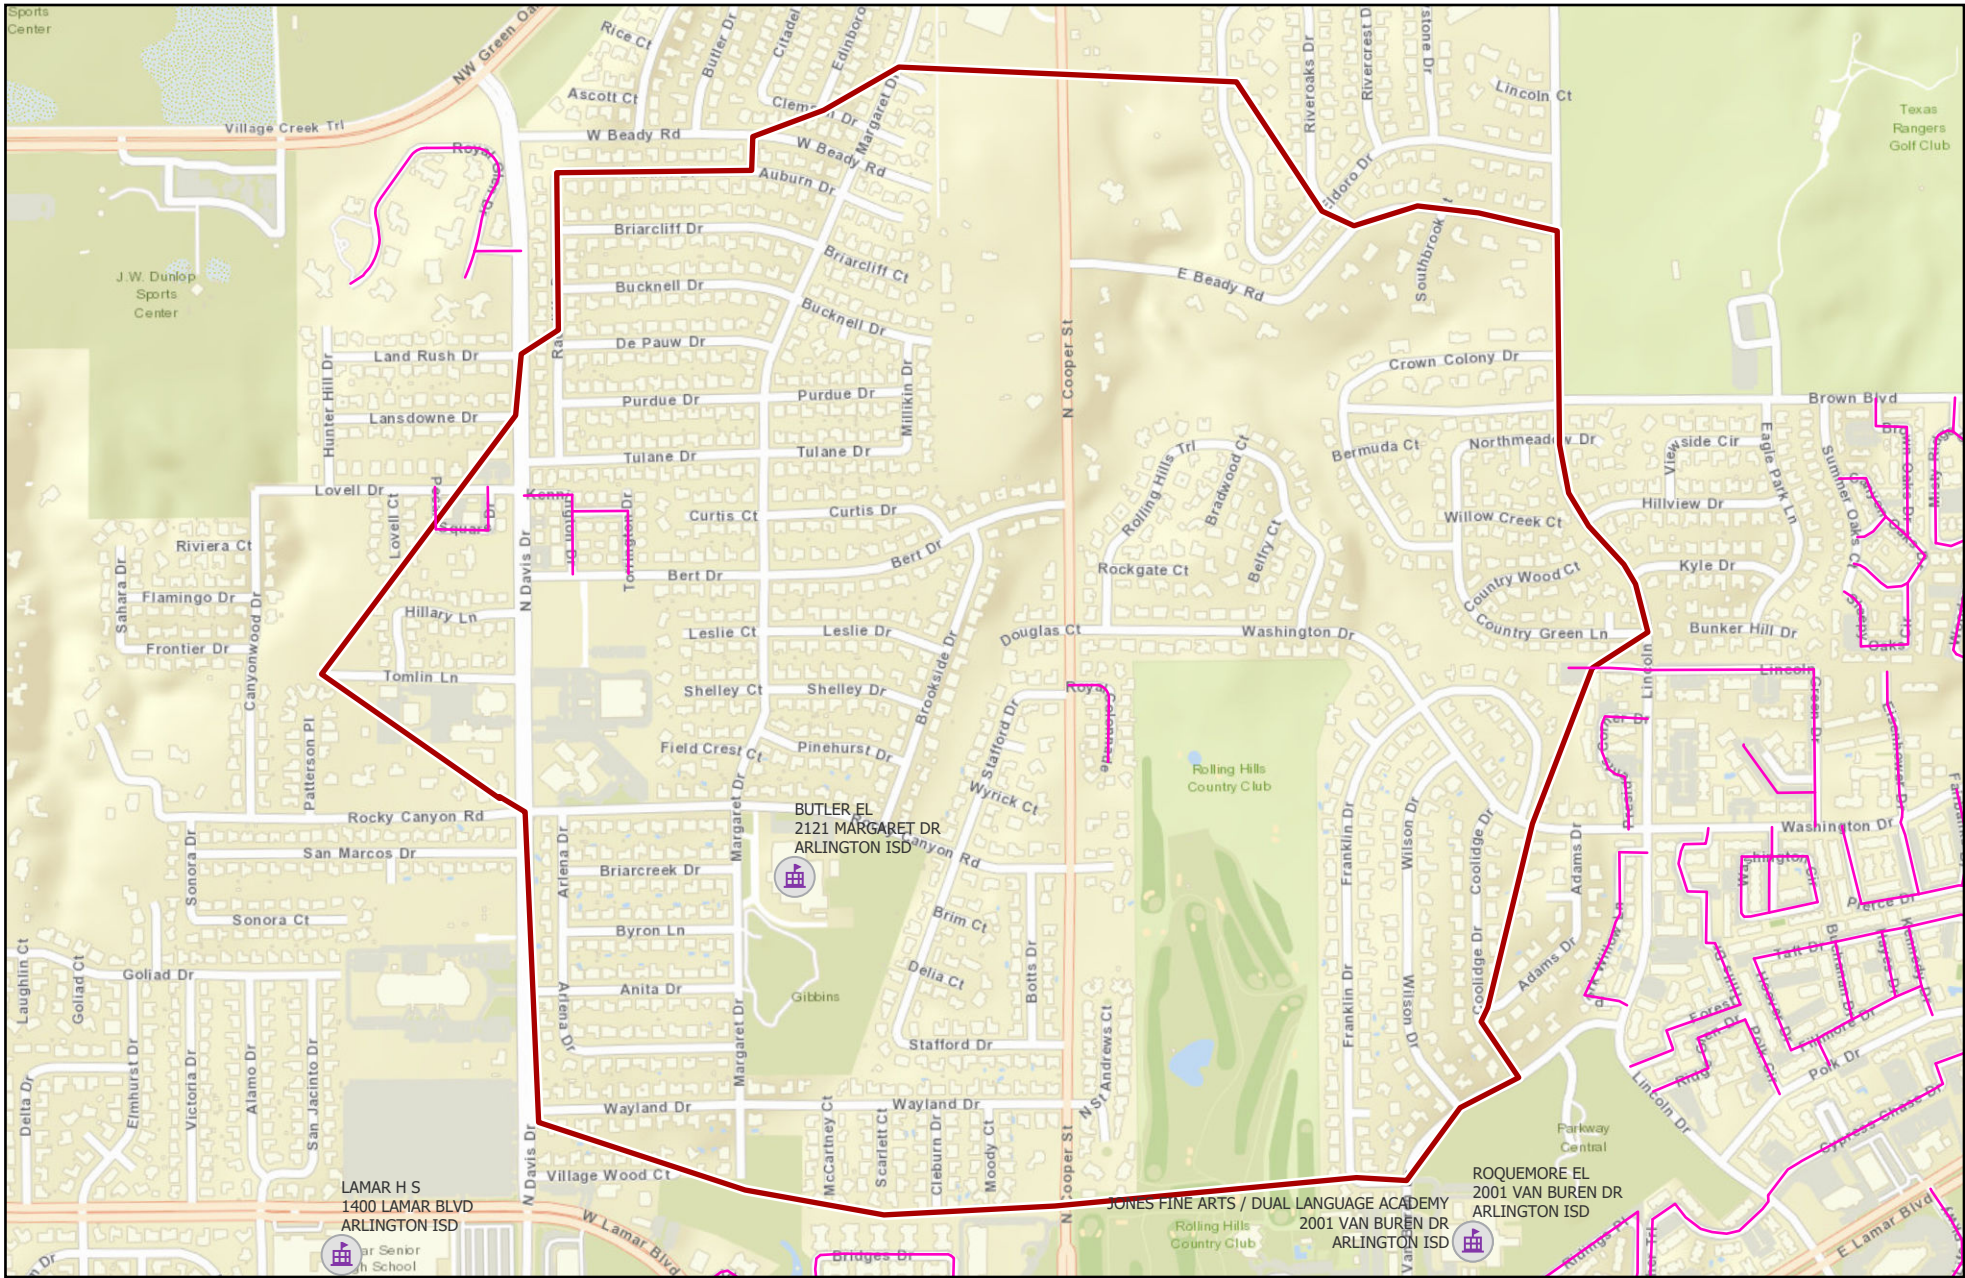

Targeted Ground Spraying Area Douglas Court at North Cooper Street

School
 Private Streets
 City Boundary
 Park Property
 Targeted Spraying Area

LAMAR H S
1400 LAMAR BLVD
ARLINGTON ISD

BUTLER EL
2121 MARGARET DR
ARLINGTON ISD